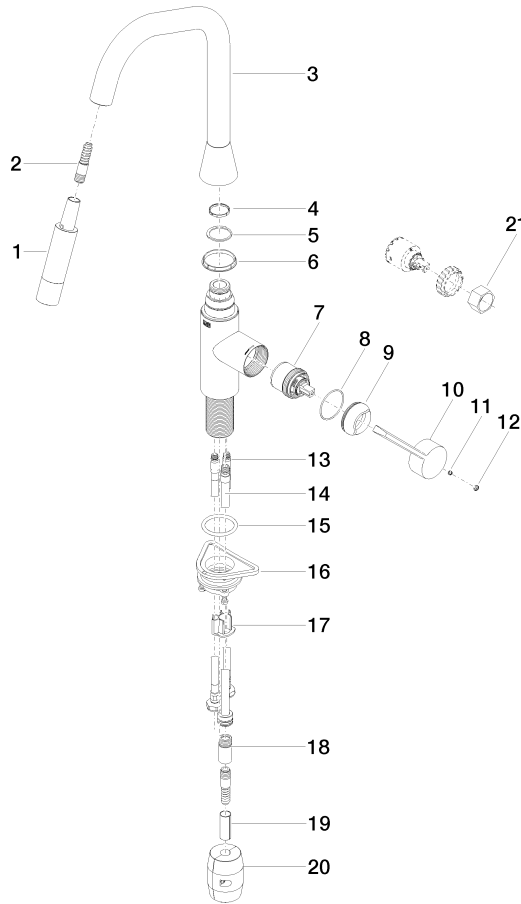

33 875 895

- 240mm projection
- pivotable spout 360°
- Optional swivel limiter available with swivel limiter set 12 821 970 90
- laminar and spray flow
- height of mixer 420 mm
- height up to laminar flow regulator 240 mm
- hole diameter 35 mm
- 1800 mm metal shower hose
- sprayface with anti-scaling system
- max. flow 10.4 l/min at 3 bar flow pressure
- lead-free
- This product can help a building meet the requirements of Green Building Rating Systems, e.g. LEED®, BREEAM®, DGNB

Intrinsic protection against back flow.

	Chrome	33 875 895-00
	Brushed Platinum	33 875 895-06
	Platinum	33 875 895-08
	Durabrand (23kt Gold)	33 875 895-09
	Dark Chrome	33 875 895-19
	Brushed Durabrand (23kt Gold)	33 875 895-28
	Matte Black	33 875 895-33
	Brushed Champagne (22kt Gold)	33 875 895-46
	Champagne (22kt Gold)	33 875 895-47
	Brushed Chrome	33 875 895-93
	Brushed Dark Platinum	33 875 895-99

Recommended miscellaneous

Swivel limitation set - 12 821 970 90

Recommended miscellaneous

Strainer waste with control handle - Chrome 10 712 970-00

Recommended miscellaneous

Dispenser without rosette - Chrome 82 424 970-00

33 875 895

Flow rate chart

Certificates

Belgaqua_21-027- 27_3. LGA_28658. GDV_0400314.

33 875 895

Spare parts list

No.	Item Number	Name	Quantity used	Delivery time
1	90 12 11 148 00-00	shower	1	10
2	04 30 02 120 00-00	hose	1	10
3	90 28 22 301 00-00	spout	1	10
4	09 28 10 160 90	ring	1	2
5	09 28 10 162 90	ring	1	2
6	09 28 10 161 90	ring	1	2
7	90 15 05 064 02 90	cartridge	1	2
8	09 14 10 190 90	seal	1	2
9	09 28 30 030-00	cover	1	10
10	09 20 89 020-00	handle	1	10
11	90 31 11 063 00 90	pin	1	2
12	90 31 20 087 00-00	plug	1	10
13	04 30 04 101 00 90	hose	1	2
14	04 28 20 067 00 90	pipe	1	2
15	09 14 10 036 90	seal	1	2
16	04 30 11 040 00 90	fixing set	2	2
17	09 20 93 056 90	insert	1	2
18	90 24 03 253 00 90	adaptor	1	2
19	09 30 03 038 90	hose	1	2
20	04 21 50 010 00 90	accessories	1	2
21	90 30 09 031 00 90	key	1	2