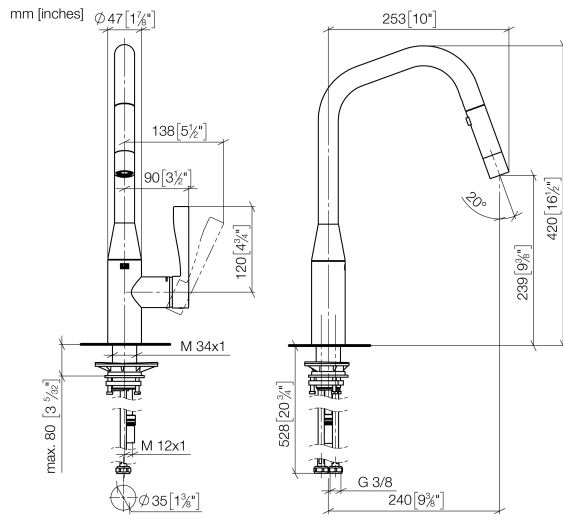

33 875 895

- 240mm projection
- pivotable spout 360°
- Optional swivel limiter available with swivel limiter set 12 821 970 90
- laminar and spray flow
- height of mixer 420 mm
- height up to laminar flow regulator 240 mm
- hole diameter 35 mm
- 1800 mm metal shower hose
- sprayface with anti-scaling system
- max. flow 10.4 l/min at 3 bar flow pressure
- lead-free
- This product can help a building meet the requirements of Green Building Rating Systems, e.g. LEED®, BREEAM®, DGNB

Recommended miscellaneous

Swivel limitation set - 12 821 970 90

Recommended miscellaneous

Strainer waste with control handle - Chrome 10 712 970-00

Recommended miscellaneous

Dispenser without rosette - Chrome 82 424 970-00

33 875 895

Flow rate chart

Certificates

Belgaqua_21-027- 27_3. LGA_28658. GDV_0400314.

33 875 895

Spare parts list

No.	Item Number	Name	Quantity used	Delivery time
1	90 12 11 148 00-00	shower	1	10
2	04 30 02 120 00-00	hose	1	10
3	90 28 22 301 00-00	spout	1	10
4	09 28 10 160 90	ring	1	2
5	09 28 10 162 90	ring	1	2
6	09 28 10 161 90	ring	1	2
7	90 15 05 064 02 90	cartridge	1	2
8	09 14 10 190 90	seal	1	2
9	09 28 30 030-00	cover	1	10
10	09 20 89 020-00	handle	1	10
11	90 31 11 063 00 90	pin	1	2
12	90 31 20 087 00-00	plug	1	10
13	04 30 04 101 00 90	hose	1	2
14	04 28 20 067 00 90	pipe	1	2
15	09 14 10 036 90	seal	1	2
16	04 30 11 040 00 90	fixing set	2	2
17	09 20 93 056 90	insert	1	2
18	90 24 03 253 00 90	adaptor	1	2
19	09 30 03 038 90	hose	1	2
20	04 21 50 010 00 90	accessories	1	2
21	90 30 09 031 00 90	key	1	2