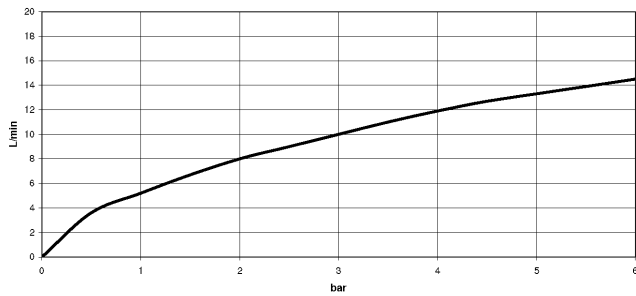

Flow rate chart

Certificates

Belgaqua_21-027- 27_3. LGA_28658. GDV_0400314.